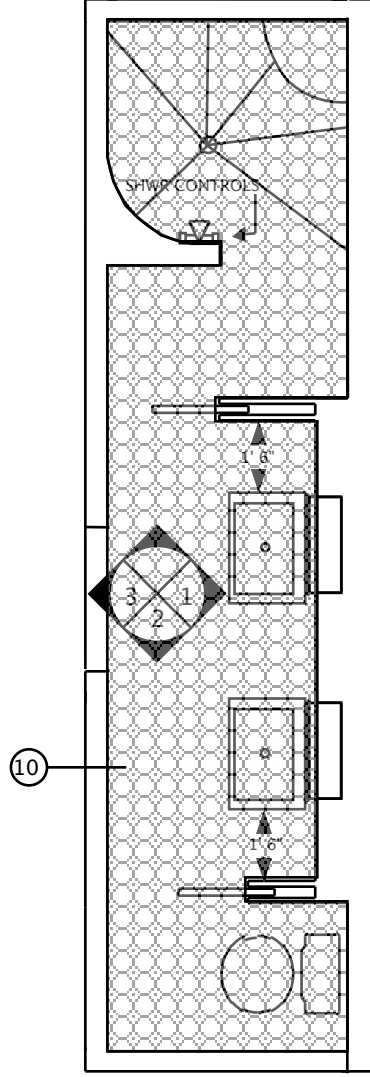

5 ANN SACKS
ANN SACKS COLLECTION
100 BRIGHT WHITE GLOSSY
DESIGN: FIELD TILE
DIM: 6" x 6"

6 ANN SACKS
CIRCA - DECO
100 BRIGHT WHITE GLOSSY
DESIGN: CIRCA OVAL BDR
DIM: 2.5" x 8"

7 ANN SACKS
ELEMENTS - MOLDINGS
100 BRIGHT WHITE GLOSSY
DESIGN: RR COVE BASE
DIM: 4" x 6"

8 ANN SACKS
METRO - GLASS
BLUE MINK GLOSSY
DIM: 2" x 2"

9 ANN SACKS
METRO - GLASS
BLUE MINK GLOSSY
DIM: 6" x 12"

10 ANN SACKS
SAVOY - MOSAICS
V3193 CORNFLOWER BLUE
DESIGN: PENNY ROUND
DIM: 11.6" x 11.6"

SAINT DIZIER DESIGN
118 MATHESON STREET
HEALDSBURG, CA 95448
V 707.433.9900
F 707.433.9906

SCALE: 1 1/2" = 1'
CURRENT 09.02.08

MANSBERY HILTON HEAD RESIDENCE
GUEST BATH TILE LEGEND

GUEST BATH FLOOR PLAN
 SCALE: 1/4" = 1'