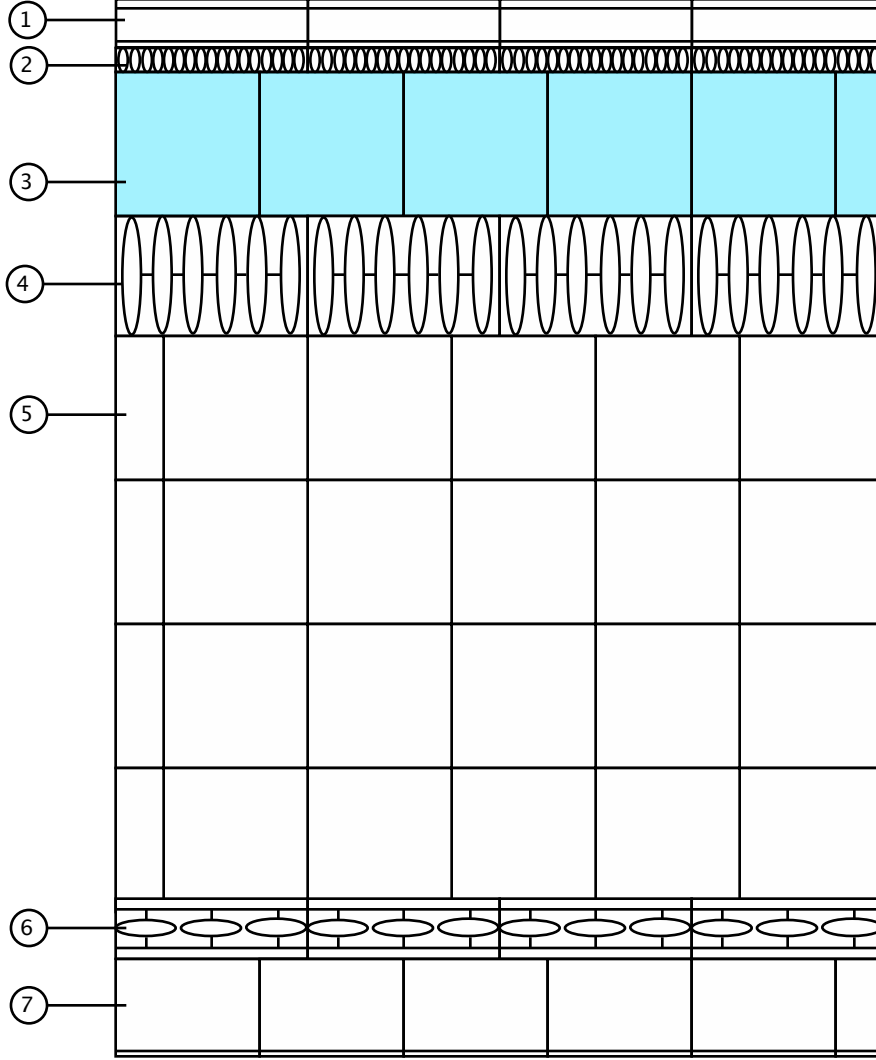

8

9

SHOWER WALLS

MANSBERY HILTON HEAD RESIDENCE
GUEST BATH TILE LAYOUT DETAIL

SCALE: 1/4"=1'
CURRENT 09.02.08

SAINT DIZIER DESIGN
118 MATHESON STREET
HEALDSBURG, CA 95448
V 707.433.9900
F 707.433.9906

44" H WAINSCOT