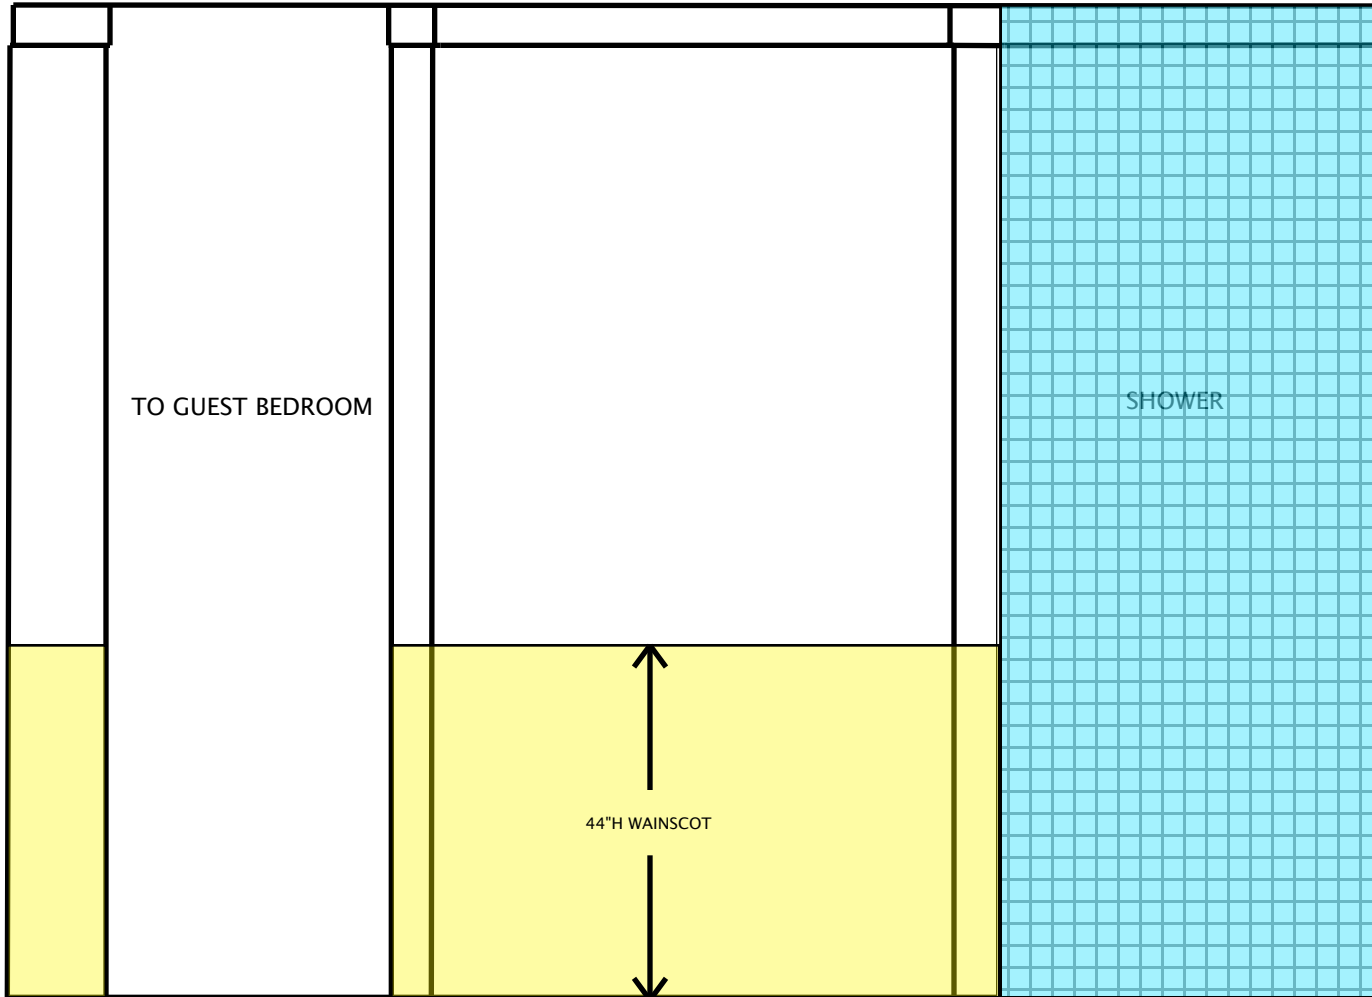

GUEST BATH ELEVATION

SCALE: 1/2" = 1'

MANSBERY HILTON HEAD RESIDENCE
GUEST BATH ELEVATIONS

SCALE: 1/2" = 1'
CURRENT 09.02.08

SAINT DIZIER DESIGN
118 MATHESON STREET
HEALDSBURG, CA 95448
V 707.433.9900
F 707.433.9906