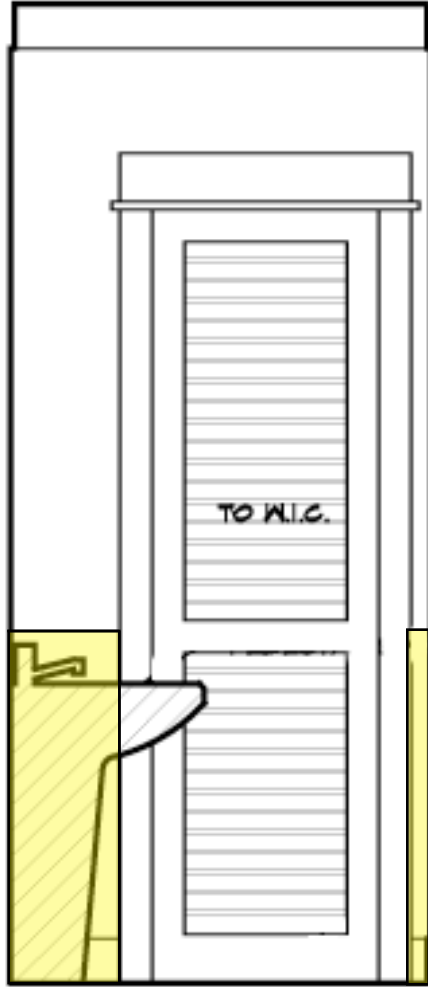

GUEST BATH ELEVATION

SCALE: 1/2" = 1'

SAINT DIZIER DESIGN
 118 MATHESON STREET
 HEALDSBURG, CA 95448
 V 707.433.9900
 F 707.433.9906

SCALE: 1/2" = 1'
 CURRENT 09.02.08

MANSBERY HILTON HEAD RESIDENCE
 GUEST BATH ELEVATIONS
 SCENCE J-BOX LOCATIONS

GUEST BATH ELEVATION

SCALE: 1/2" = 1'

MANSBERY HILTON HEAD RESIDENCE
GUEST BATH ELEVATIONS

SCALE: 1/2" = 1'
CURRENT 09.02.08

SAINT DIZIER DESIGN
118 MATHESON STREET
HEALDSBURG, CA 95448
V 707.433.9900
F 707.433.9906