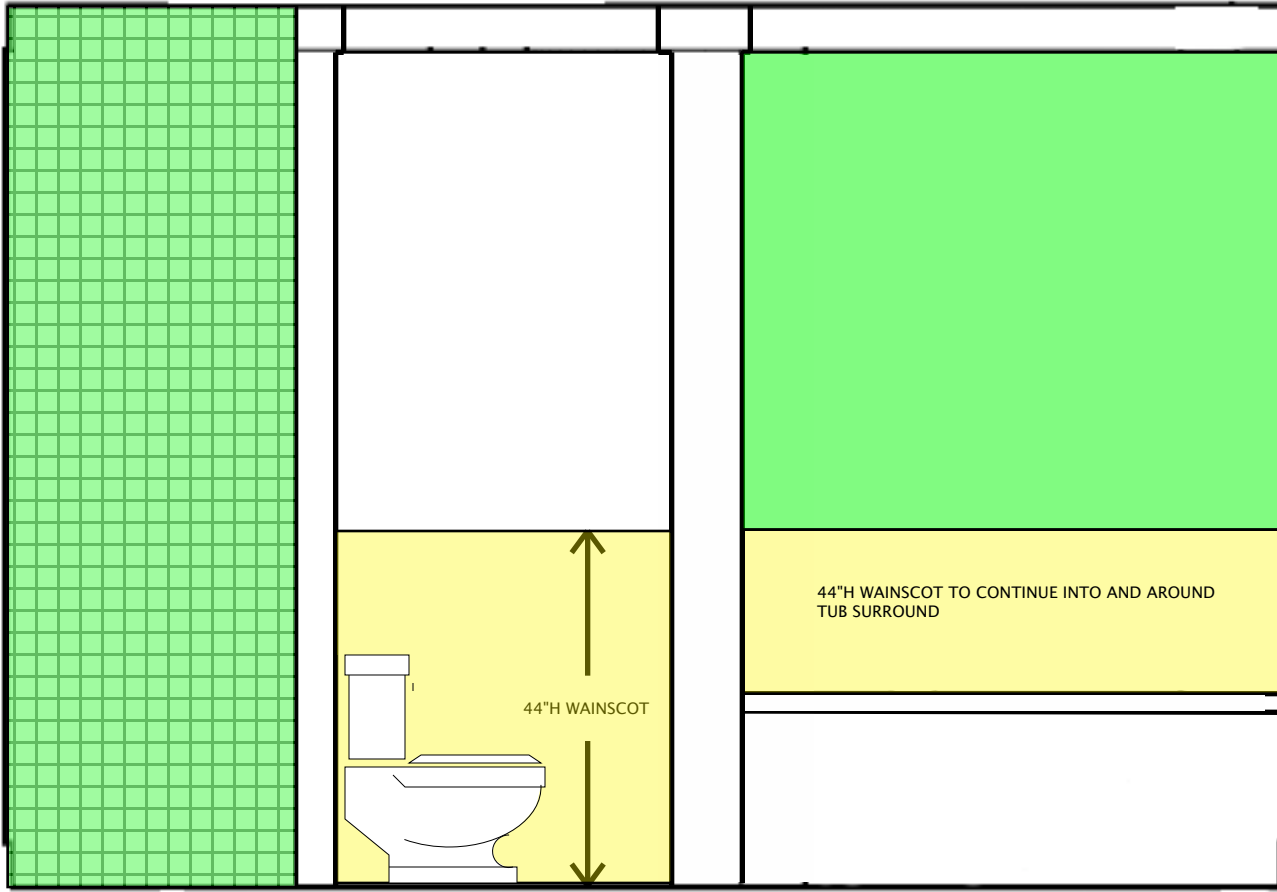

ANDREA'S BATH ELEVATION

SCALE: 1/2" = 1'

SAINT DIZIER DESIGN  
118 MATHESON STREET  
HEALDSBURG, CA 95448  
V 707.433.9900  
F 707.433.9906

SCALE: 1/2" = 1'  
CURRENT 09.02.08

MANSBERY HILTON HEAD RESIDENCE  
ANDREA'S BATH ELEVATIONS

ANDREA'S BATH ELEVATION

SCALE: 1/2" = 1'

MANSBERY HILTON HEAD RESIDENCE  
ANDREA'S BATH ELEVATIONS

SCALE: 1/2" = 1'  
CURRENT 09.02.08

SAINT DIZIER DESIGN  
118 MATHESON STREET  
HEALDSBURG, CA 95448  
V 707.433.9900  
F 707.433.9906

TYP 44"H WAINSCOT TILE LAYOUT

TYP SHOWER TILE LAYOUT  
FLOOR TO CEILING

MANSBERY HILTON HEAD RESIDENCE  
ANDREA'S BATH TILE LAYOUT DETAILS

SCALE: 1/4" = 1'  
CURRENT 09.02.08

SAINT DIZIER DESIGN  
118 MATHESON STREET  
HEALDSBURG, CA 95448  
V 707.433.9900  
F 707.433.9906

**LEGEND**

**1** ANN SACKS  
ELEMENTS – MOLDINGS  
100 BRIGHT WHITE GLOSS  
DESIGN: CAP 5  
DIM: 2" x 8"

**6** ANN SACKS  
CIRCA – DECO  
100 BRIGHT WHITE GLOSS  
DESIGN: INTERLACE BORDER  
DIM: 2" x 8"