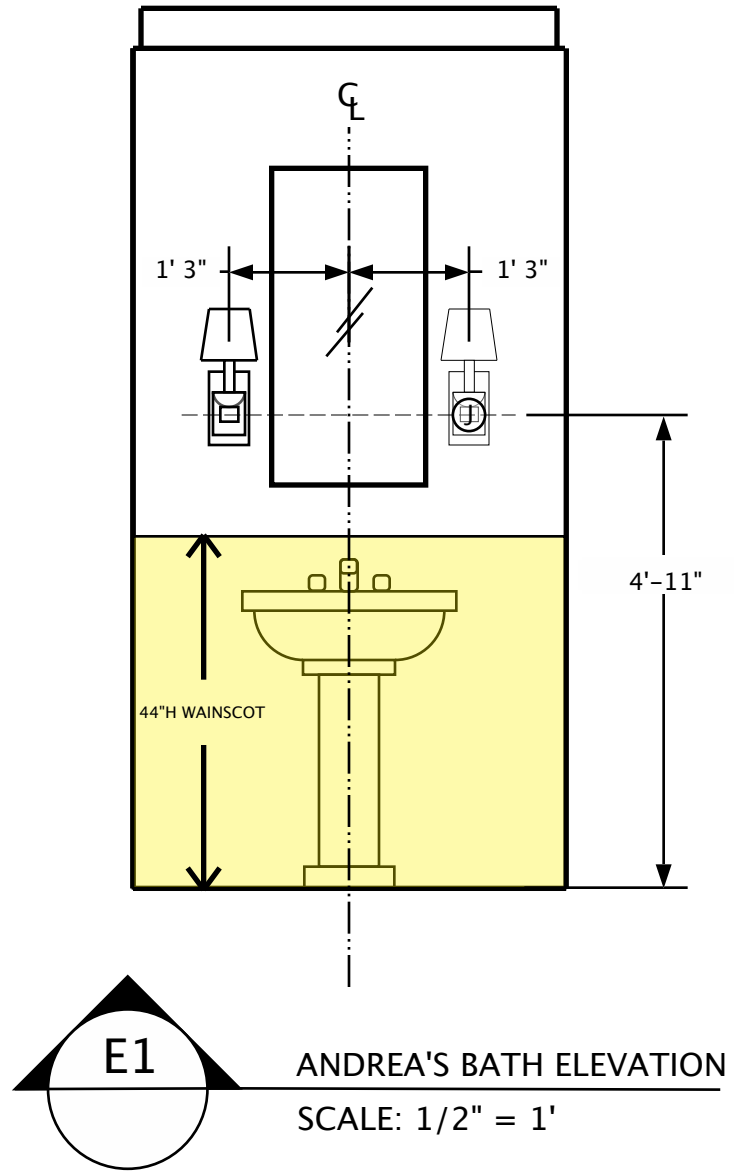

TYP 44"H WAINSCOT TILE LAYOUT

TYP SHOWER TILE LAYOUT  
FLOOR TO CEILING

MANSBERY HILTON HEAD RESIDENCE  
ANDREA'S BATH TILE LAYOUT DETAILS

SCALE: 1/4" = 1'  
CURRENT 09.02.08

SAINT DIZIER DESIGN  
118 MATHESON STREET  
HEALDSBURG, CA 95448  
V 707.433.9900  
F 707.433.9906

SAINT DIZIER DESIGN  
118 MATHESON STREET  
HEALDSBURG, CA 95448  
V 707.433.9900  
F 707.433.9906

SCALE: 1 1/2" = 1'  
CURRENT 09.02.08

MANSBERY HILTON HEAD RESIDENCE  
ANDREA'S BATH TILE LEGEND

ANDREA'S BATH FLOOR PLAN  
 SCALE: 1/4" = 1'

MANSBERY HILTON HEAD RESIDENCE  
 ANDREA'S BATH FLOOR PLAN

SCALE: 1/2" = 1'  
 CURRENT 09.02.08

SAINT DIZIER DESIGN  
 118 MATHESON STREET  
 HEALDSBURG, CA 95448  
 V 707.433.9900  
 F 707.433.9906

SAINT DIZIER DESIGN  
 118 MATHESON STREET  
 HEALDSBURG, CA 95448  
 V 707.433.9900  
 F 707.433.9906