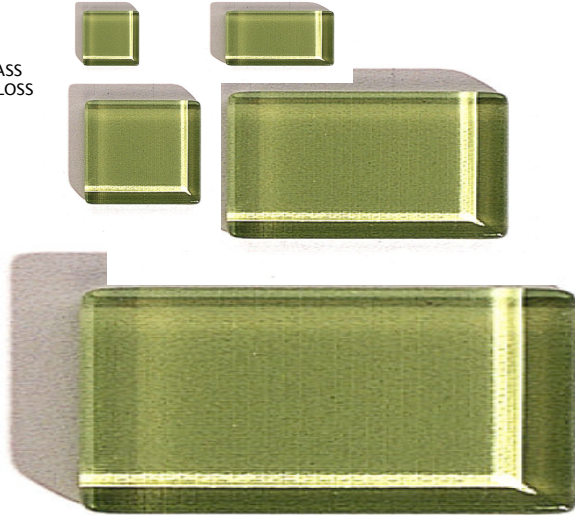

**LEGEND**

**1** ANN SACKS  
ELEMENTS – MOLDINGS  
100 BRIGHT WHITE GLOSS  
DESIGN: CAP 5  
DIM: 2" x 8"

**6** ANN SACKS  
CIRCA – DECO  
100 BRIGHT WHITE GLOSS  
DESIGN: INTERLACE BORDER  
DIM: 2" x 8"

**2** ANN SACKS  
CIRCA – DECO  
100 BRIGHT WHITE GLOSS  
DESIGN: INTERLACE LINER  
DIM: 1" x 6"

**7** ANN SACKS  
ELEMENTS – MOLDINGS  
100 BRIGHT WHITE GLOSS  
DESIGN: RR COVE BASE  
DIM: 4" x 6"

**3** ANN SACKS  
LAKE GARDA – GLASS  
CHROME GREEN GLOSS  
DIM: 1"x1"  
2"x1"  
2"x2"  
3"x6"  
6"x12"