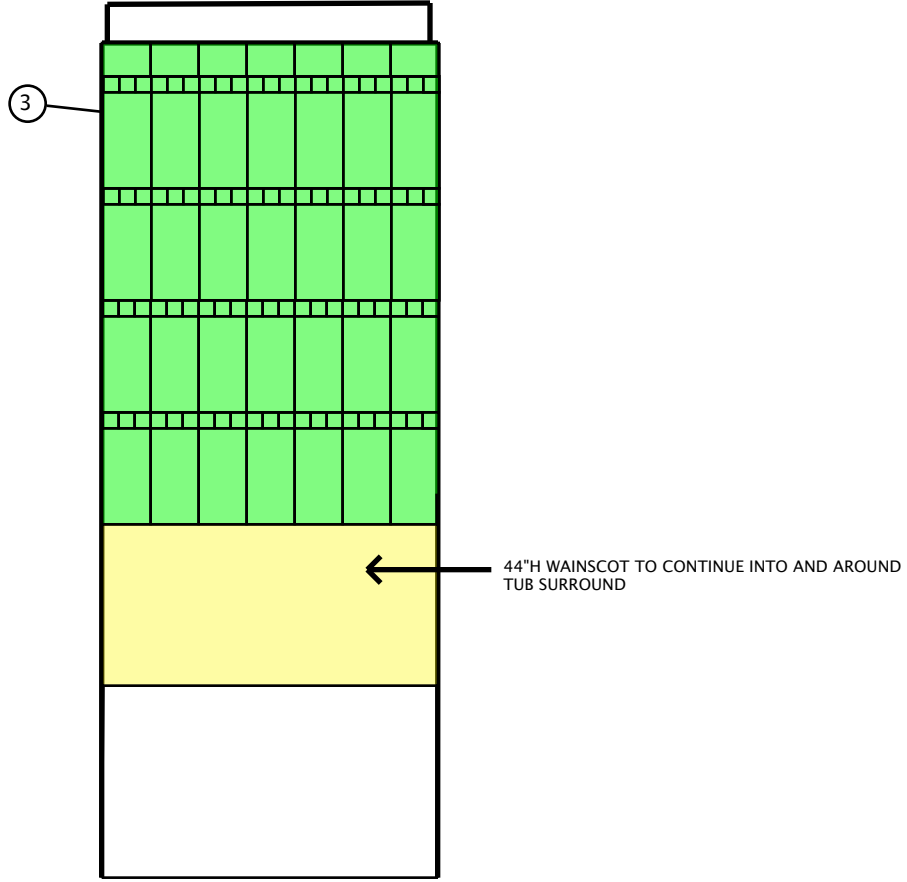

ANDREA'S BATH ELEVATION

SCALE: 1/2" = 1'

MANSBERY HILTON HEAD RESIDENCE  
ANDREA'S BATH ELEVATIONS

SCALE: 1/2" = 1'  
CURRENT 09.02.08

SAINT DIZIER DESIGN  
118 MATHESON STREET  
HEALDSBURG, CA 95448  
V 707.433.9900  
F 707.433.9906