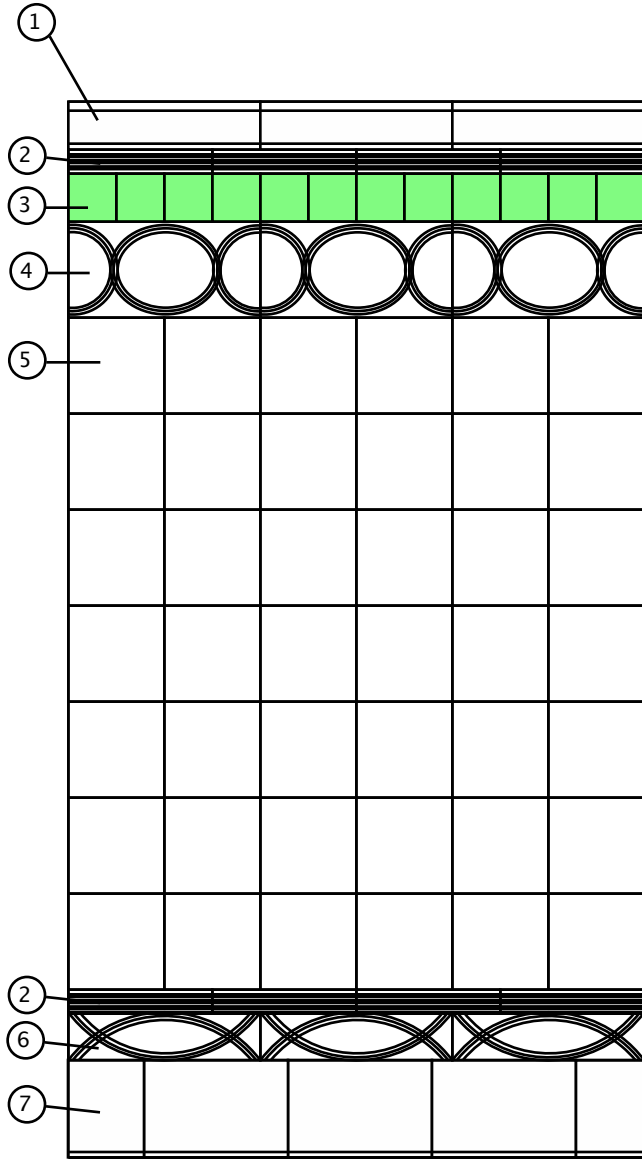

TYP 44"H WAINSCOT TILE LAYOUT