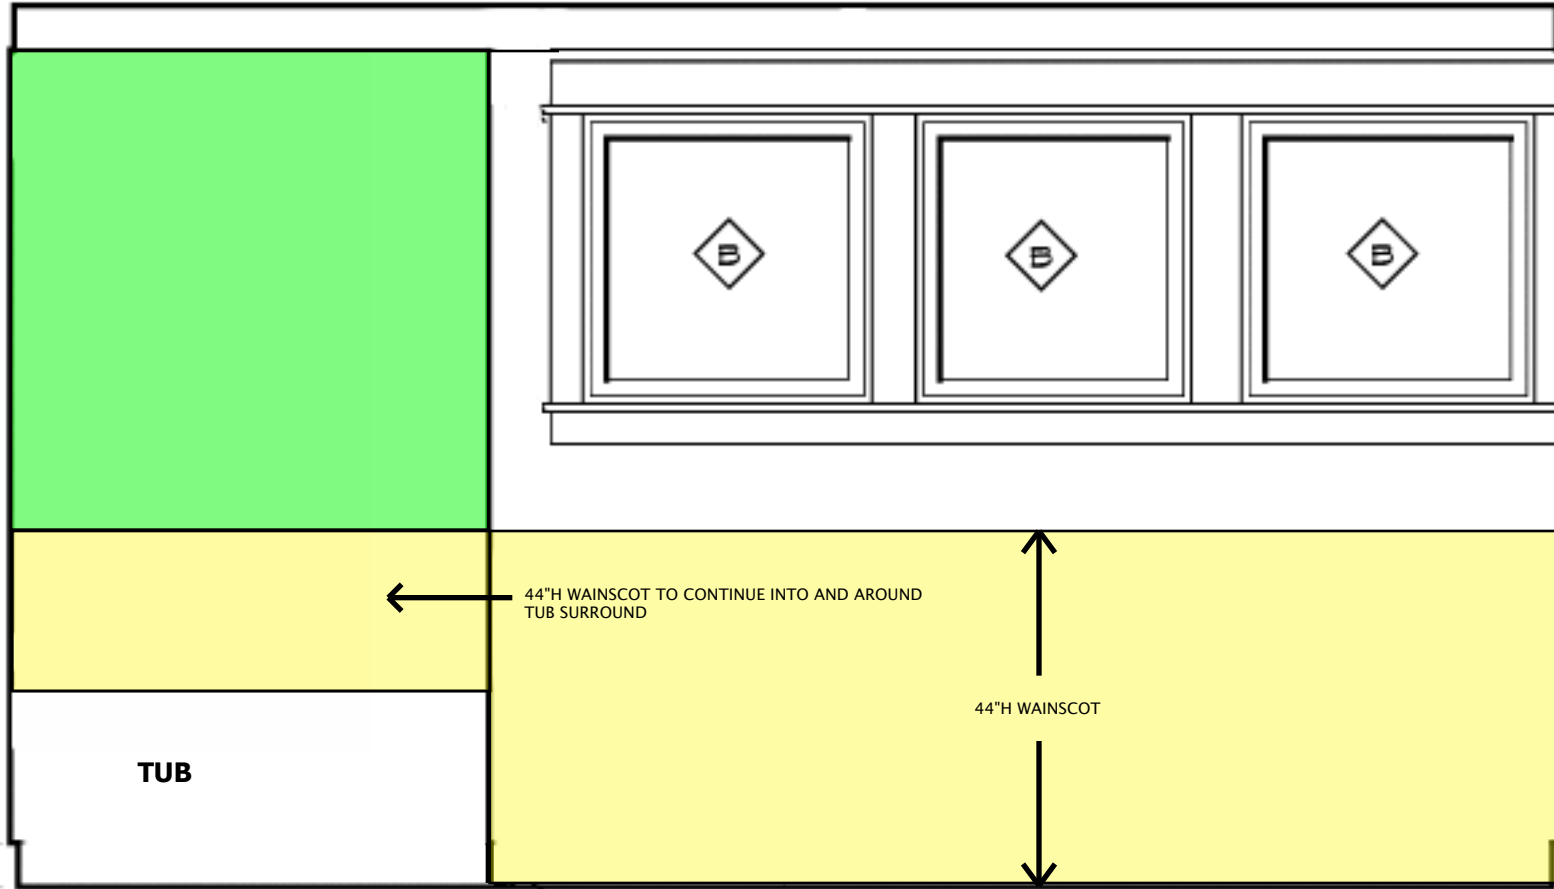

ANDREA'S BATH ELEVATION

SCALE: 1/2" = 1'

SAINT DIZIER DESIGN  
118 MATHESON STREET  
HEALDSBURG, CA 95448  
V 707.433.9900  
F 707.433.9906

SCALE: 1/2" = 1'  
CURRENT 09.02.08

MANSBERY HILTON HEAD RESIDENCE  
ANDREA'S BATH ELEVATIONS

ANDREA'S BATH ELEVATION

SCALE: 1/2" = 1'

MANSBERY HILTON HEAD RESIDENCE  
ANDREA'S BATH ELEVATIONS

SCALE: 1/2" = 1'  
CURRENT 09.02.08

SAINT DIZIER DESIGN  
118 MATHESON STREET  
HEALDSBURG, CA 95448  
V 707.433.9900  
F 707.433.9906