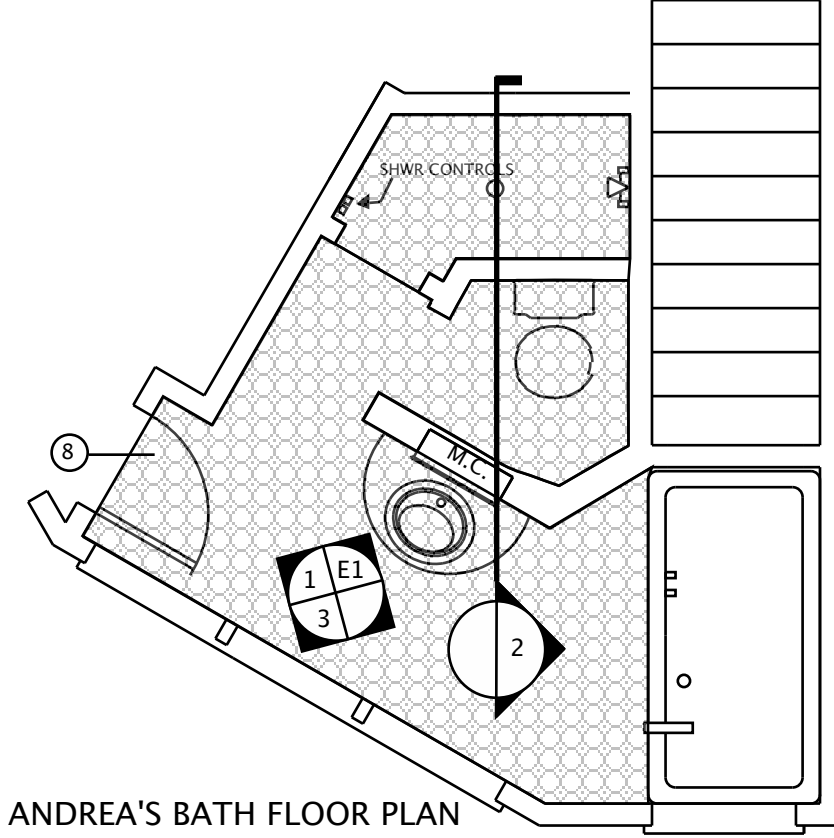

**2** ANN SACKS  
CIRCA – DECO  
100 BRIGHT WHITE GLOSS  
DESIGN: INTERLACE LINER  
DIM: 1" x 6"

**7** ANN SACKS  
ELEMENTS – MOLDINGS  
100 BRIGHT WHITE GLOSS  
DESIGN: RR COVE BASE  
DIM: 4" x 6"

**3** ANN SACKS  
LAKE GARDA – GLASS  
CHROME GREEN GLOSS  
DIM: 1"x1"  
2"x1"  
2"x2"  
3"x6"  
6"x12"

**8** ANN SACKS  
SAVOY – MOSAICS  
V3106 RICE PAPER  
DESIGN: PENNY ROUNDS  
DIM: 11.6"x11.6"

**4** ANN SACKS  
CIRCA – DECO  
100 BRIGHT WHITE GLOSS  
DESIGN: INTERLACE OVAL  
DIM: 4" x 8"

**5** ANN SACKS  
ANN SACKS COLLECTION  
100 BRIGHT WHITE GLOSS  
DESIGN: FIELD TILE  
DIM: 4" x 4"

SAINT DIZIER DESIGN  
118 MATHESON STREET  
HEALDSBURG, CA 95448  
V 707.433.9900  
F 707.433.9906

SCALE: 1 1/2" = 1'  
CURRENT 09.02.08

MANSBERY HILTON HEAD RESIDENCE  
ANDREA'S BATH TILE LEGEND

ANDREA'S BATH FLOOR PLAN  
 SCALE: 1/4" = 1'